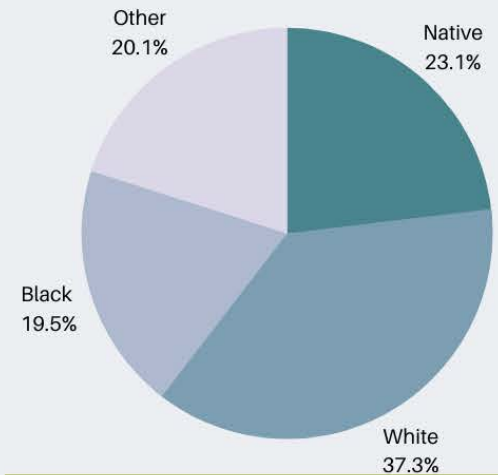

2021 AT A GLANCE

Furniture Mission of South Dakota

TOTAL UNIQUE INDIVIDUALS SERVED: **3,090**

TOTAL HOUSEHOLDS SERVED IN 2021: **1723**

BEDS PROVIDED:

- FRAMES: 960
- MATTRESS: 1672
- BOX SPRINGS: 1447

TOP 15 ITEMS PROVIDED

CLIENT RACE

TOP 5 REFERRAL SOURCES

CLIENT AGE