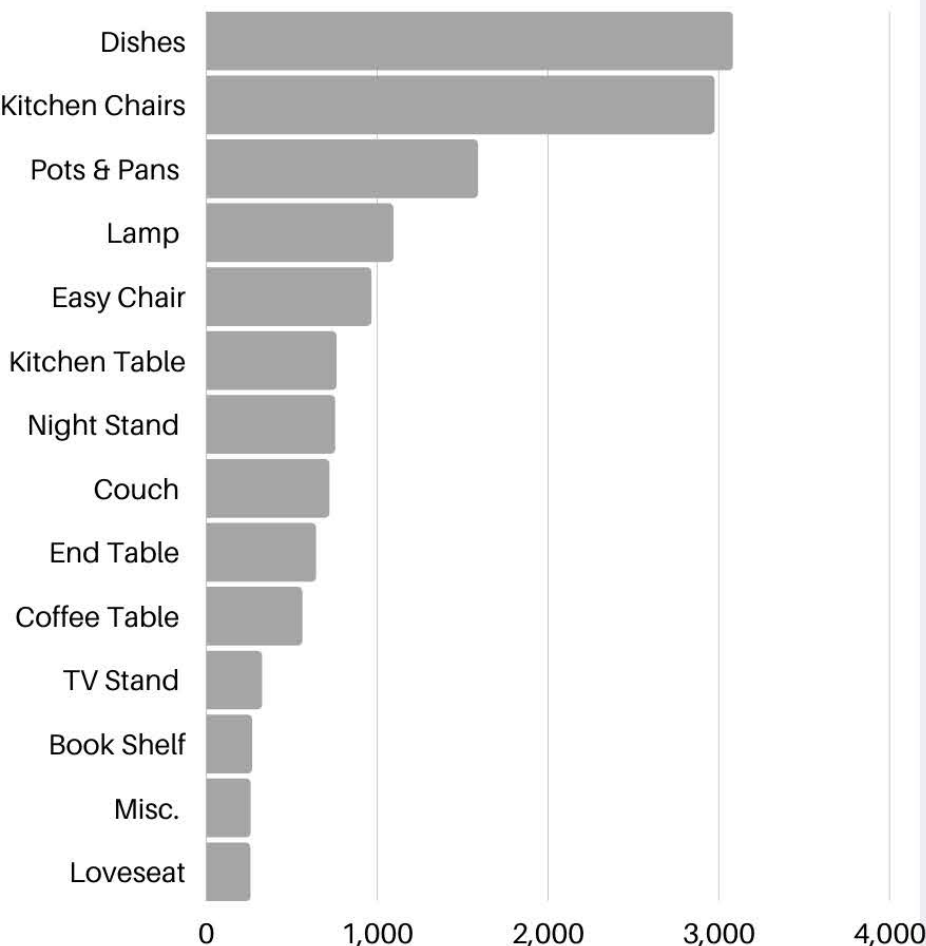

2021 AT A GLANCE

Furniture Mission of South Dakota

TOTAL UNIQUE INDIVIDUALS SERVED: **3,090**

TOTAL HOUSEHOLDS SERVED IN 2021: **1723**

BEDS PROVIDED:

- FRAMES: 960
- MATTRESS: 1672
- BOX SPRINGS: 1447

TOP 15 ITEMS PROVIDED

CLIENT RACE

TOP 5 REFERRAL SOURCES

CLIENT AGE