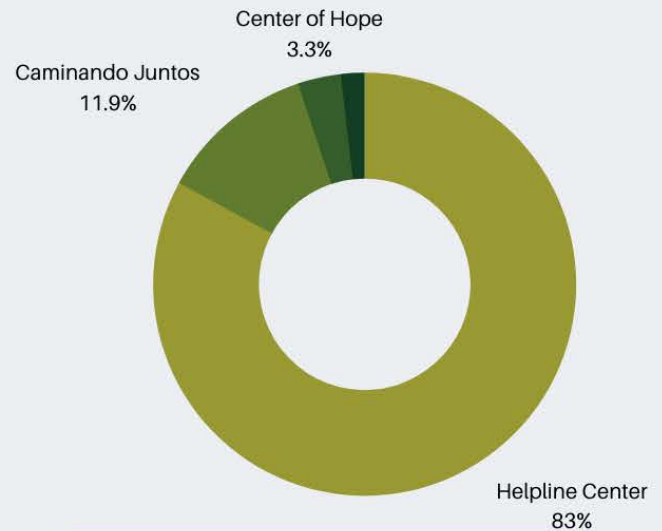

2021 AT A GLANCE

Furniture Mission of South Dakota

TOTAL UNIQUE INDIVIDUALS SERVED: **3,090**

TOTAL HOUSEHOLDS SERVED IN 2021: **1723**

BEDS PROVIDED:

- FRAMES: 960
- MATTRESS: 1672
- BOX SPRINGS: 1447

TOP 15 ITEMS PROVIDED

CLIENT RACE

TOP 5 REFERRAL SOURCES

CLIENT AGE